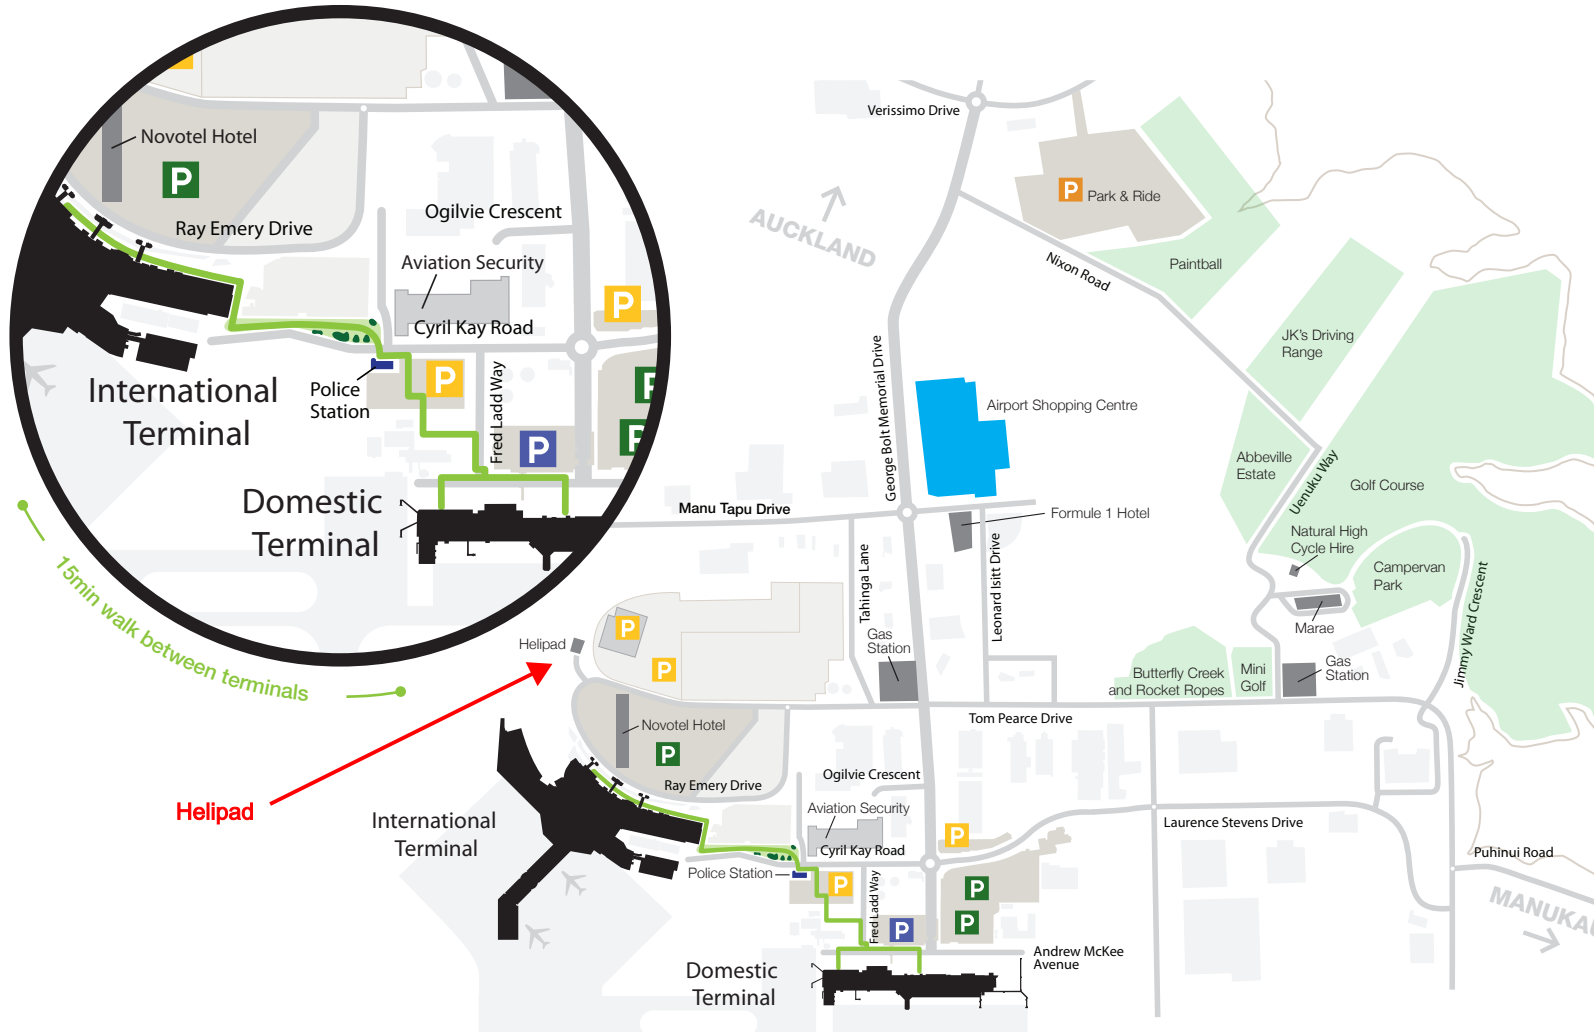

Auckland Airport

OVERVIEW MAP

KEY

-  Inter-Terminal Walkway (Short 15min walk)
-  Long Term Parking
-  Short Term Parking
-  Business Express
-  Park & Ride
-  Airport Shopping Centre

Free Inter-Terminal Bus departs every 15mins